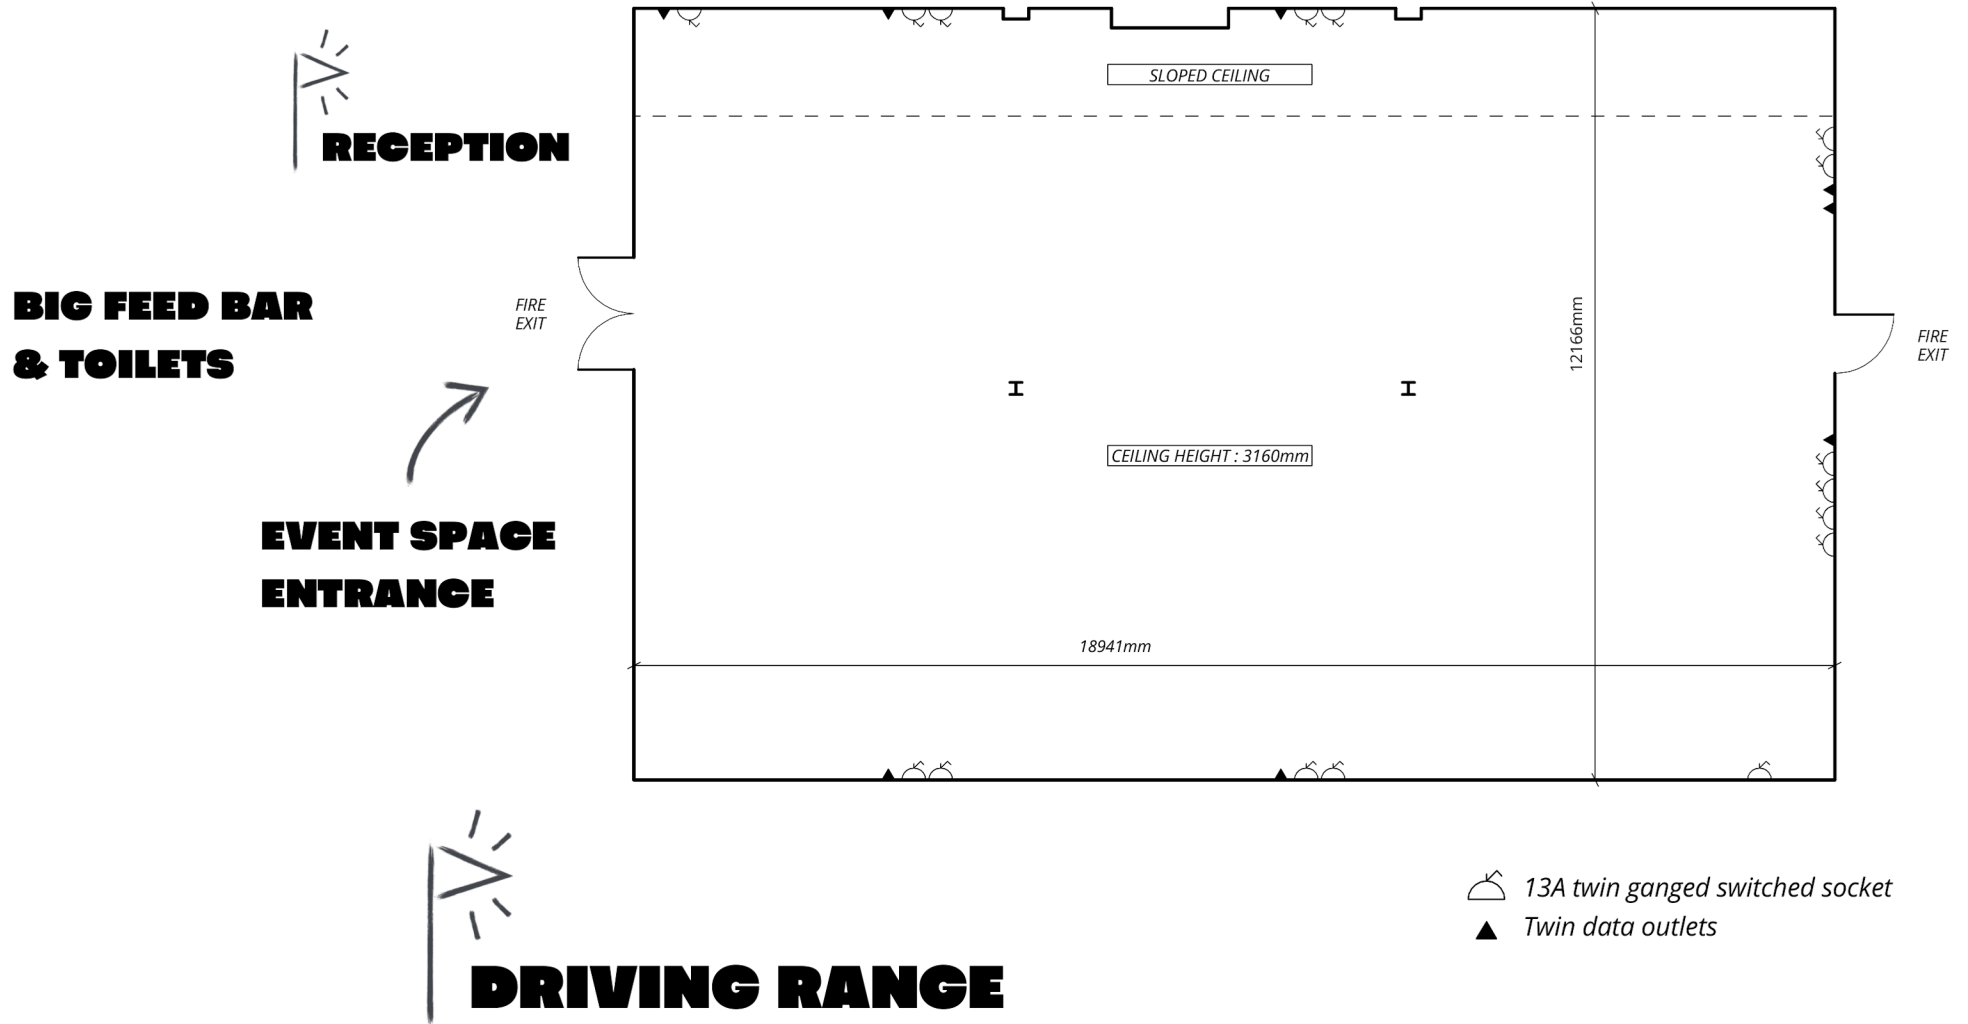

EVENT SPACE FLOORPLAN

ROOM CAPACITY: 100

GOLF IT!

-  13A twin ganged switched socket
-  Twin data outlets